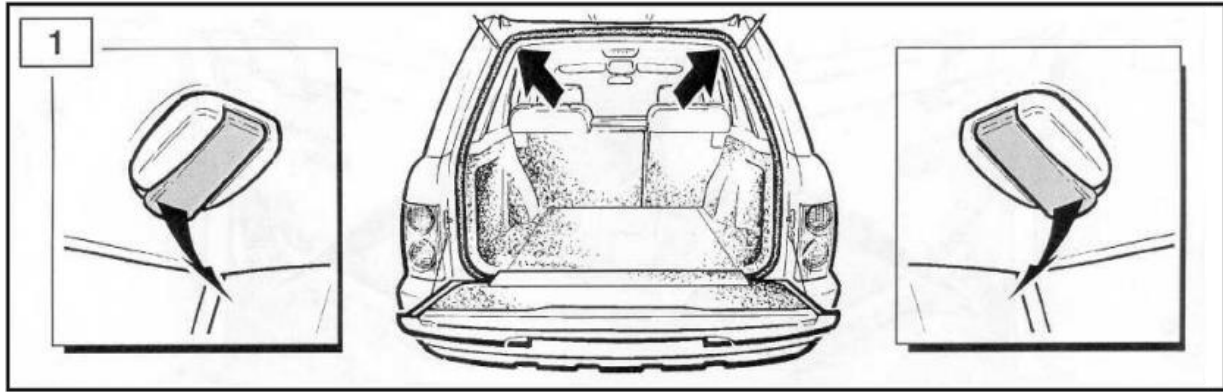

QUALITY PARTS AND ACCESSORIES

Triumph House, Sleaford Road, Bracebridge Heath, Lincoln LN4 2NA,
England Telephone: 01522 568000 | E-mail: sales@rimmerbros.com

www.rimmerbros.com

Registered in England No 1234567 | VAT No: 1234567