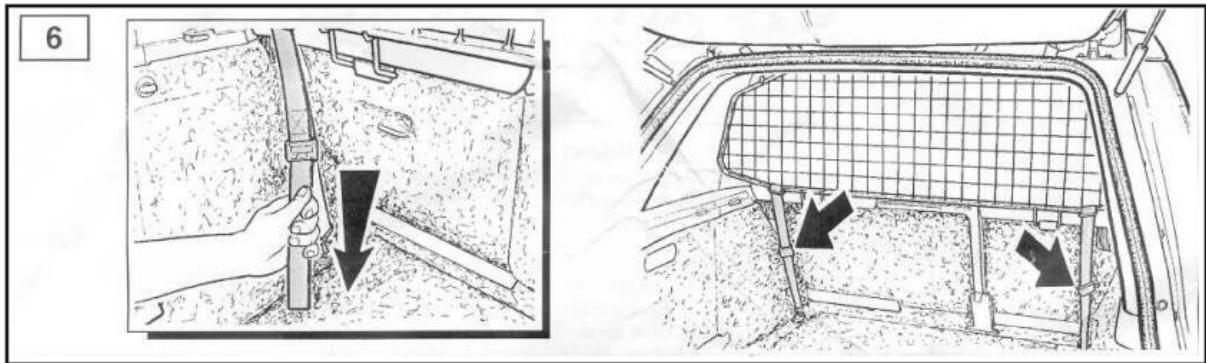

WARNING

Accessories which are not properly fitted can be dangerous.

Read the instructions carefully prior to fitting.

Whilst fitting, comply with the instructions at all times.

QUALITY PARTS AND ACCESSORIES

Triumph House, Sleaford Road, Bracebridge Heath, Lincoln LN4 2NA,
England Telephone: 01522 568000 | E-mail: sales@rimmerbros.com

www.rimmerbros.com

Registered in England No 1234567 | VAT No: 1234567