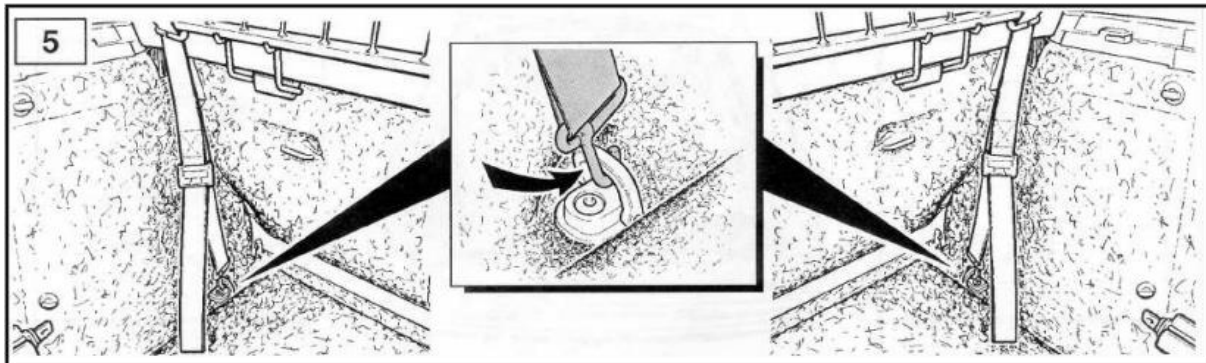

WARNING

Accessories which are not properly fitted can be dangerous.

Read the instructions carefully prior to fitting.

Whilst fitting, comply with the instructions at all times.

QUALITY PARTS AND ACCESSORIES

Triumph House, Sleaford Road, Bracebridge Heath, Lincoln LN4 2NA,
England Telephone: 01522 568000 | E-mail: sales@rimmerbros.com

www.rimmerbros.com

Registered in England No 1234567 | VAT No: 1234567