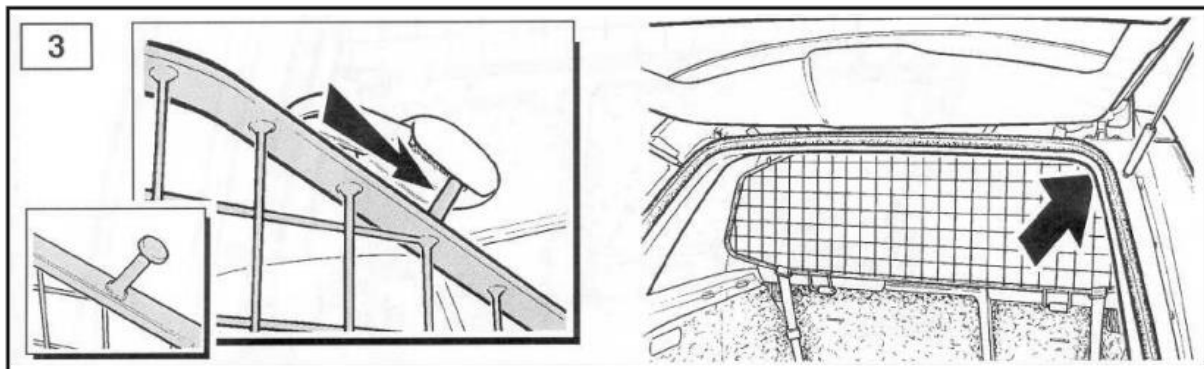

QUALITY PARTS AND ACCESSORIES

Triumph House, Sleaford Road, Bracebridge Heath, Lincoln LN4 2NA,
England Telephone: 01522 568000 | E-mail: sales@rimmerbros.com

www.rimmerbros.com

Registered in England No 1234567 | VAT No: 1234567