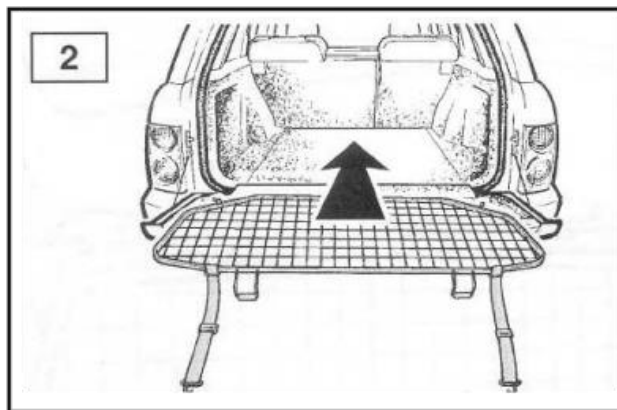

QUALITY PARTS AND ACCESSORIES

Triumph House, Sleaford Road, Bracebridge Heath, Lincoln LN4 2NA,
England Telephone: 01522 568000 | E-mail: sales@rimmerbros.com

www.rimmerbros.com

Registered in England No 1234567 | VAT No: 1234567