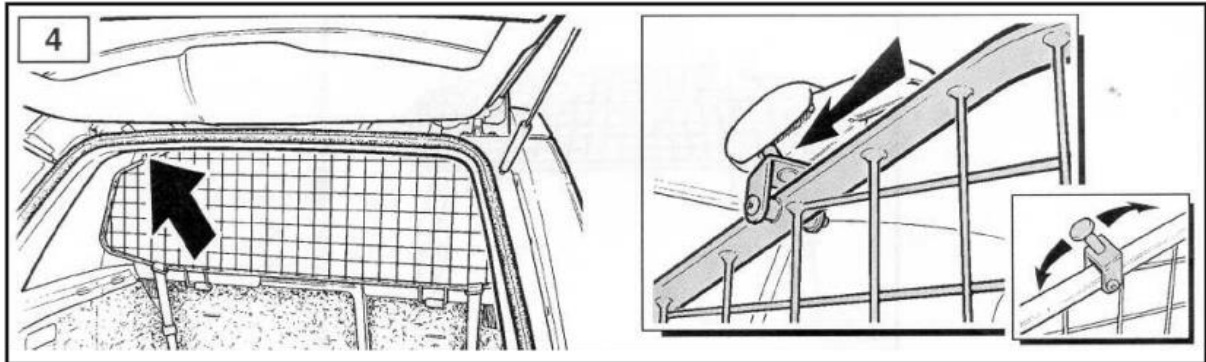

WARNING

Accessories which are not properly fitted can be dangerous.

Read the instructions carefully prior to fitting.

Whilst fitting, comply with the instructions at all times.

QUALITY PARTS AND ACCESSORIES

Triumph House, Sleaford Road, Bracebridge Heath, Lincoln LN4 2NA,
England Telephone: 01522 568000 | E-mail: sales@rimmerbros.com

www.rimmerbros.com

Registered in England No 1234567 | VAT No: 1234567