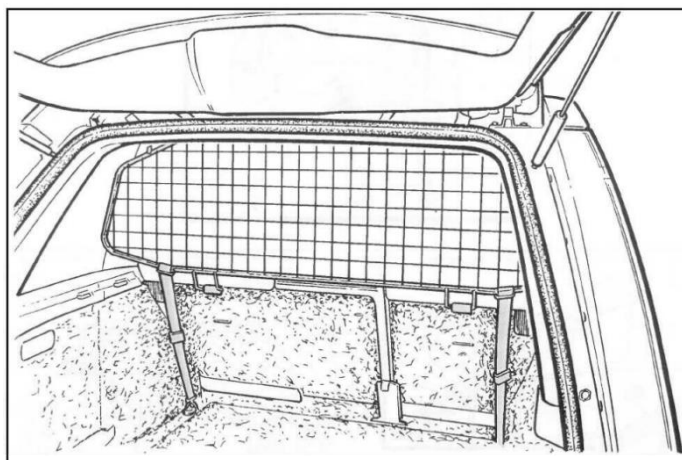

DOG GUARD UPPER HALF MESH

Range Rover L405 – All Models

Part Number: **VPLVS0223P**

QUALITY PARTS AND ACCESSORIES

Triumph House, Sleaford Road, Bracebridge Heath, Lincoln LN4 2NA,
England Telephone: 01522 568000 | E-mail: sales@rimmerbros.com